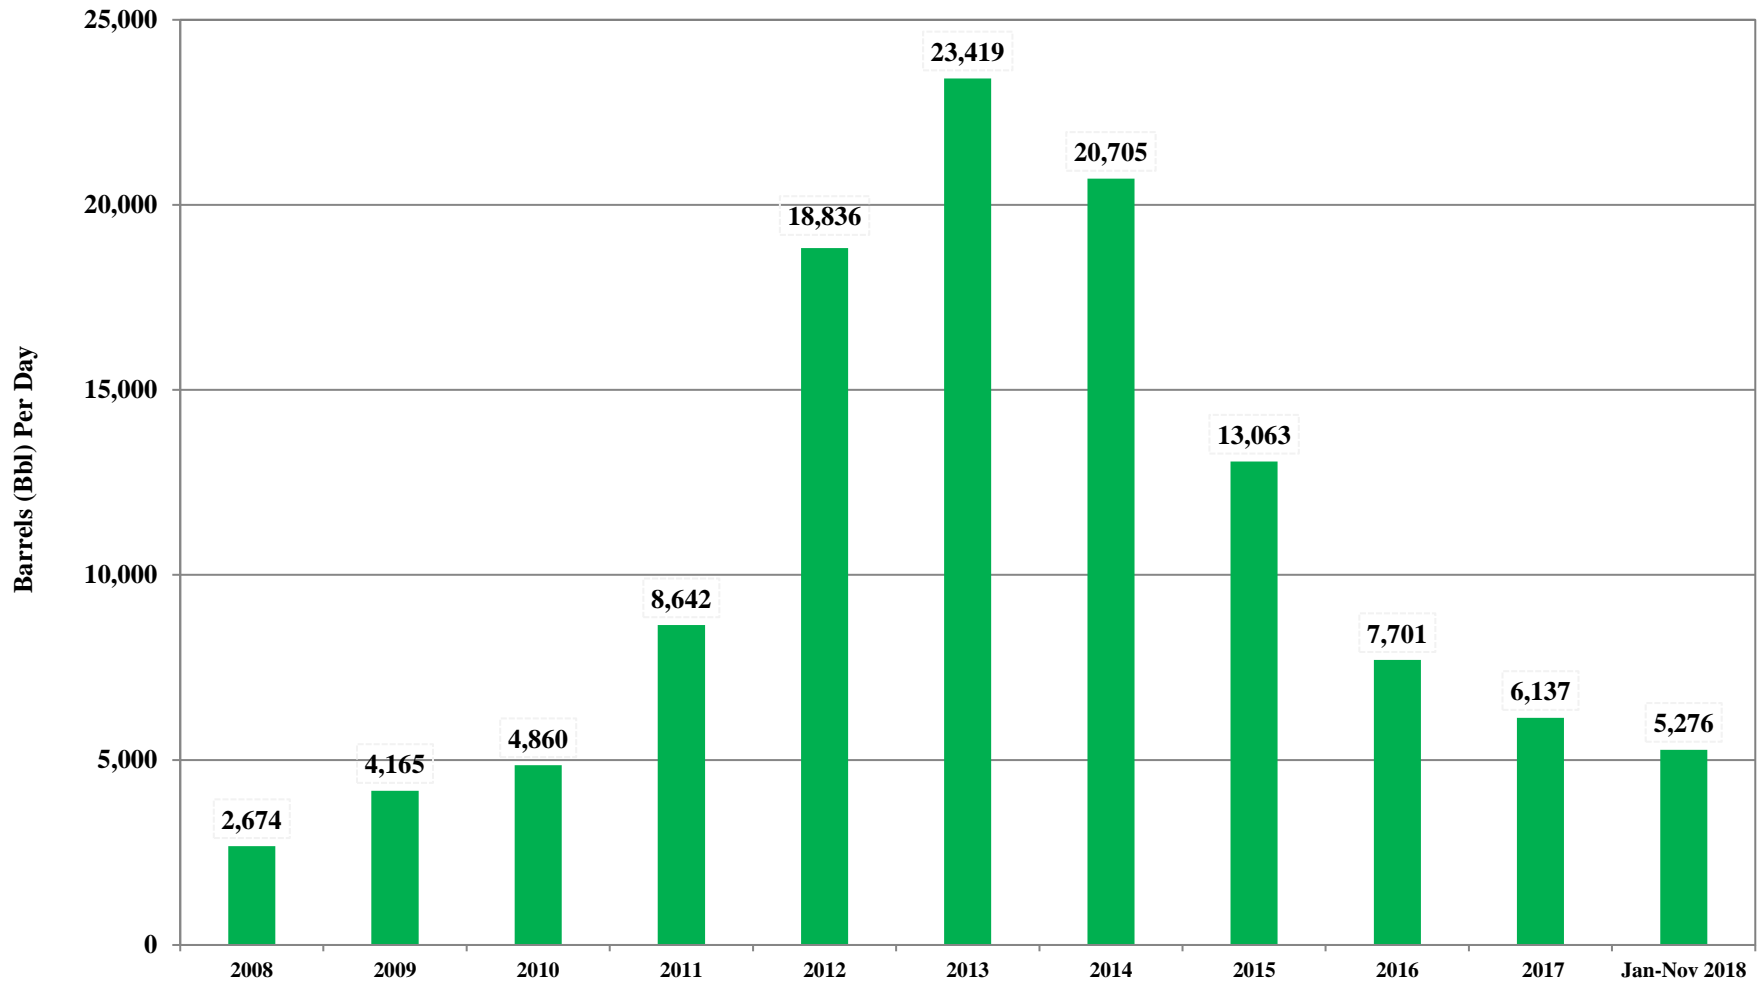

Texas Granite Wash Oil Production 2008 through November 2018

2/1/2019

Source: Railroad Commission of Texas Production Data Query System (PDQ)