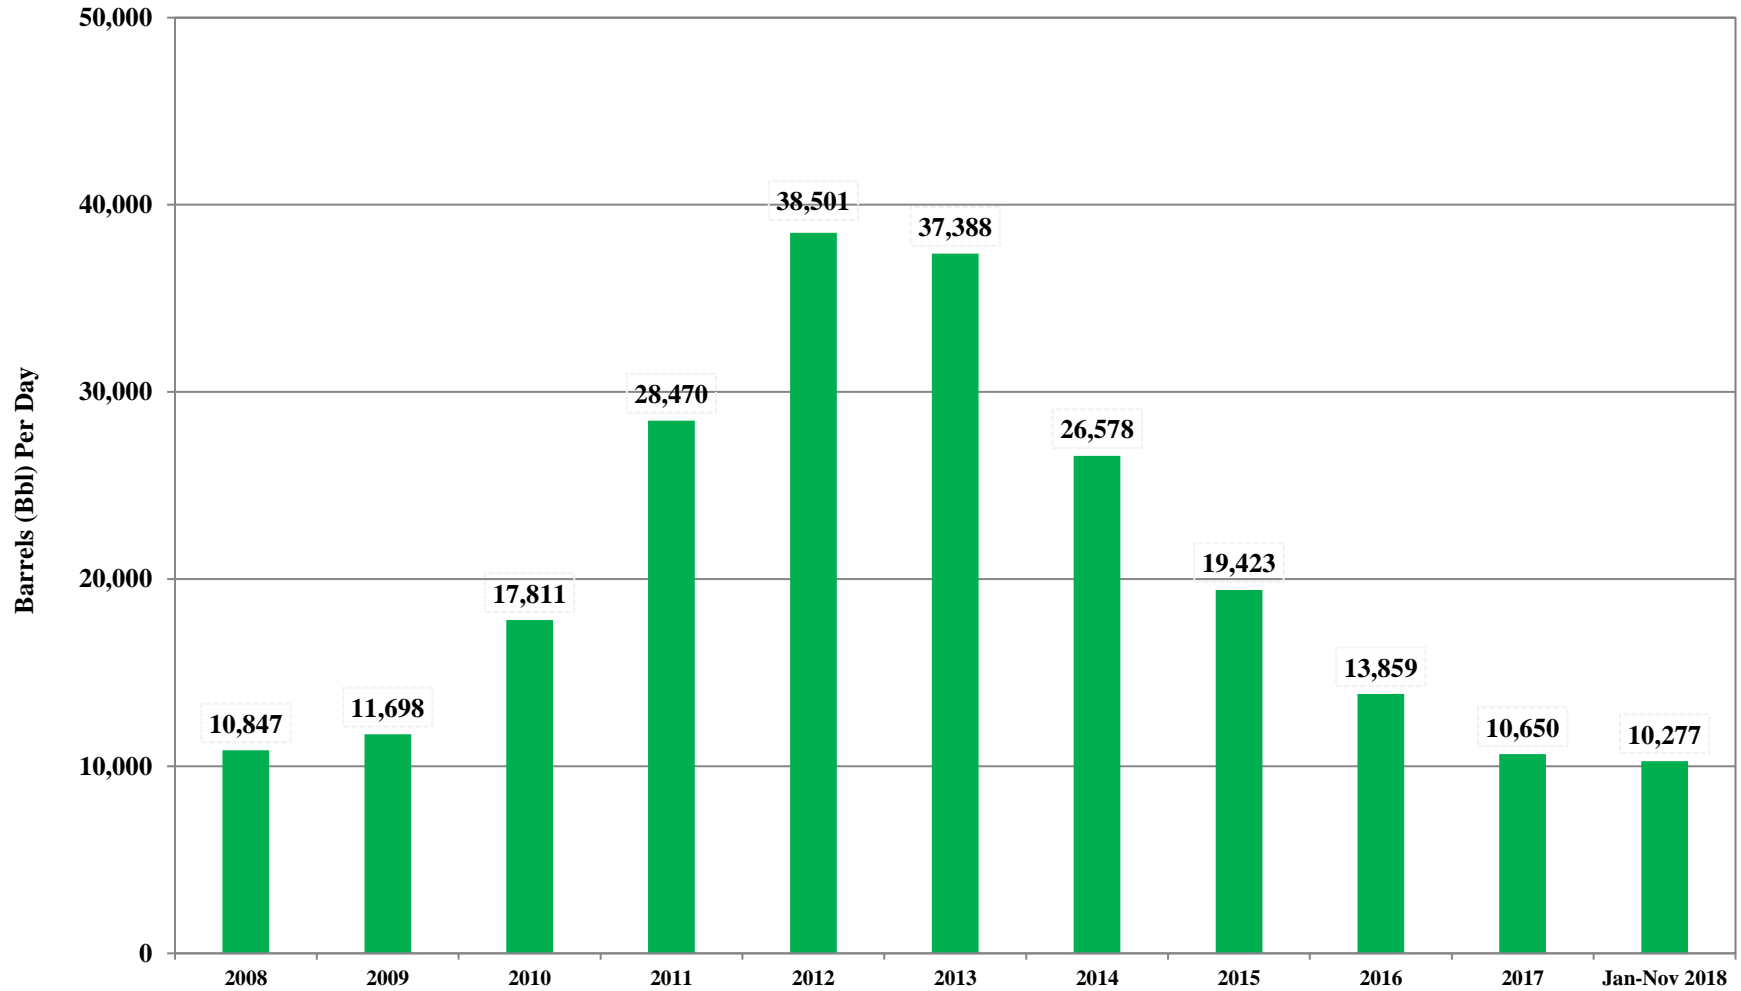

Texas Granite Wash Condensate Production 2008 through November 2018

2/1/2019

Source: Railroad Commission of Texas Production Data Query System (PDQ)