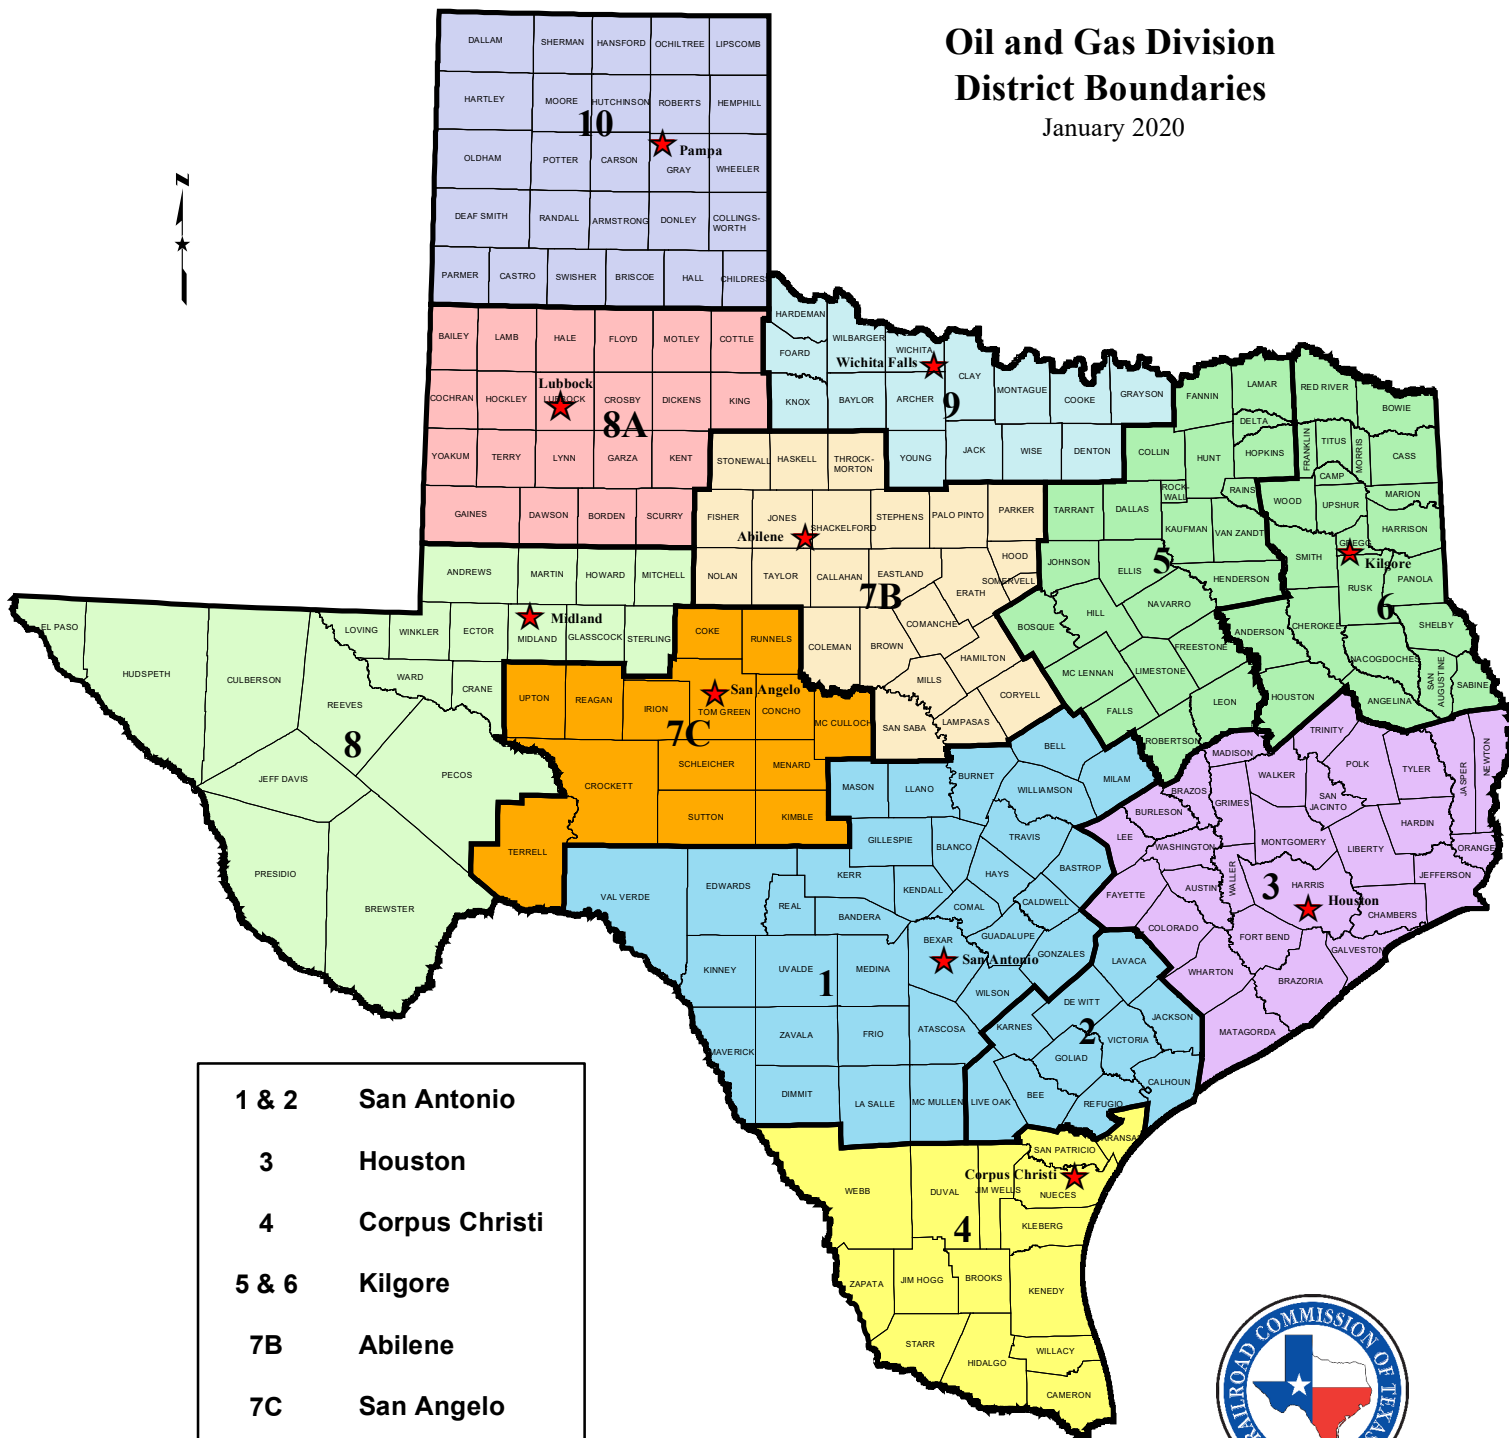

# RAILROAD COMMISSION of TEXAS

## Oil and Gas Division District Boundaries

January 2020

1 & 2	San Antonio
3	Houston
4	Corpus Christi
5 & 6	Kilgore
7B	Abilene
7C	San Angelo
8	Midland
8A	Lubbock
9	Wichita Falls
10	Pampa

PREPARED BY  
RAILROAD COMMISSION OF TEXAS  
OIL AND GAS DIVISION  
January 2020