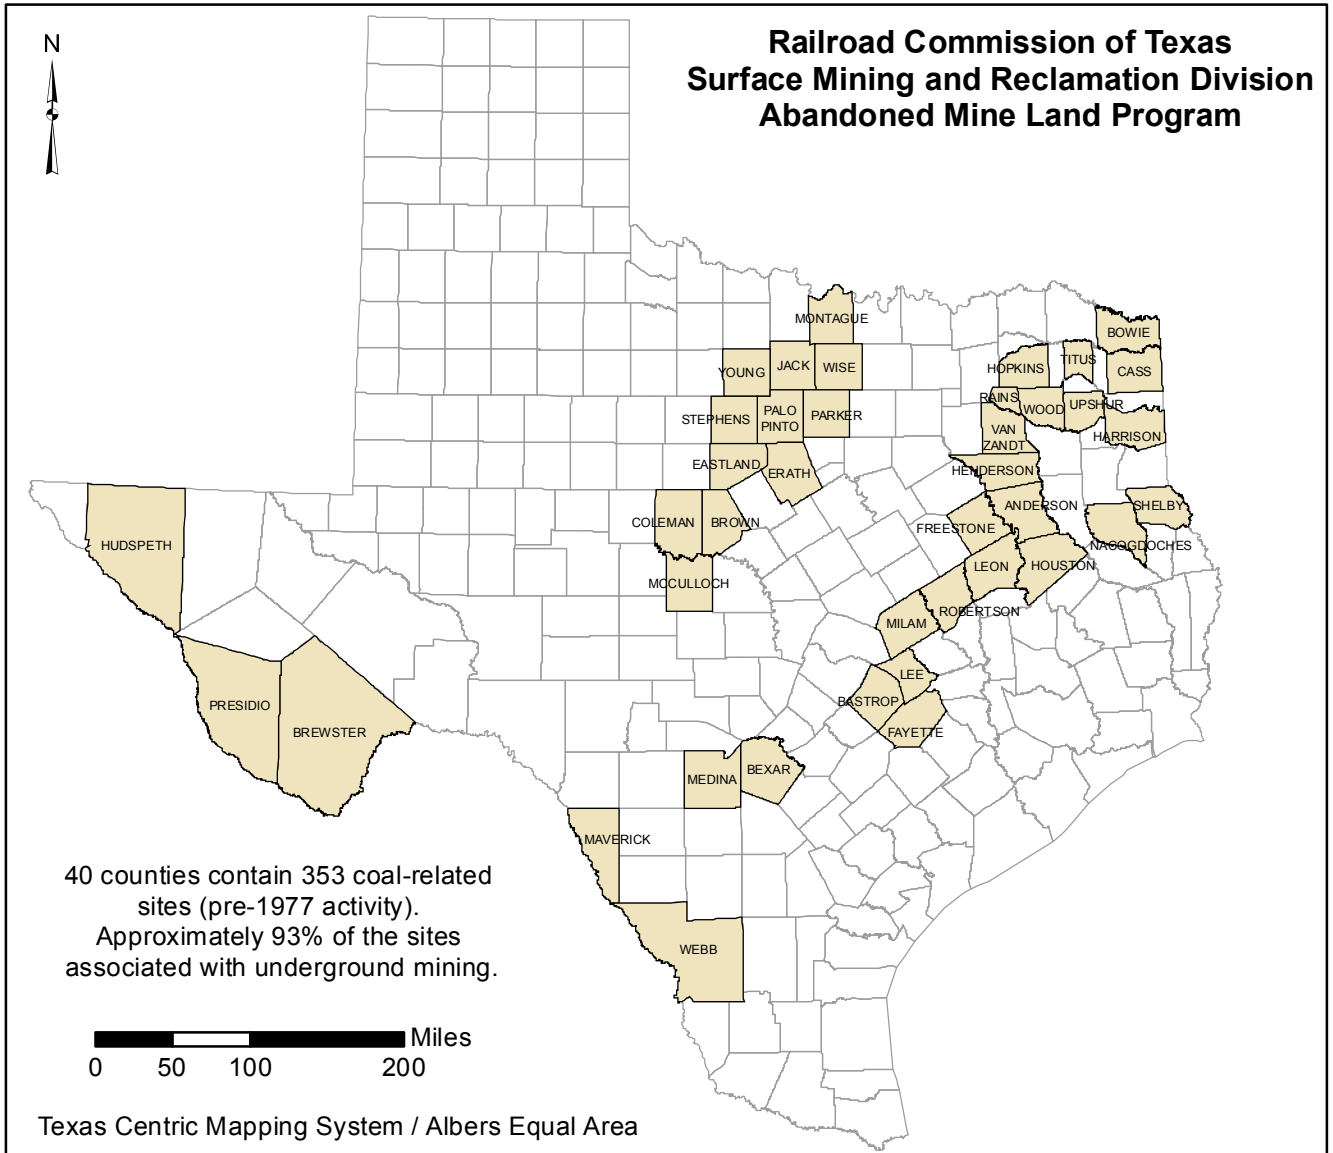

Historical Coal Mining Counties in Texas

County	No. of Sites	County	No. of Sites	County	No. of Sites
Anderson	1	Hopkins	17	Parker	11
Bastrop	35	Houston	7	Presidio	7
Bexar	5	Hudspeth	2	Rains	2
Bowie	2	Jack	7	Robertson	4
Brewster	2	Lee	6	Shelby	4
Brown	3	Leon	14	Stephens	11
Cass	1	Maverick	4	Titus	6
Coleman	8	McCulloch	7	Upshur	2
Eastland	13	Medina	4	Van Zandt	4
Erath	13	Milam	23	Webb	16
Fayette	2	Montague	8	Wise	32
Freestone	1	Nacogdoches	6	Wood	11
Harrison	4	Palo Pinto	17	Young	23
Henderson	9				